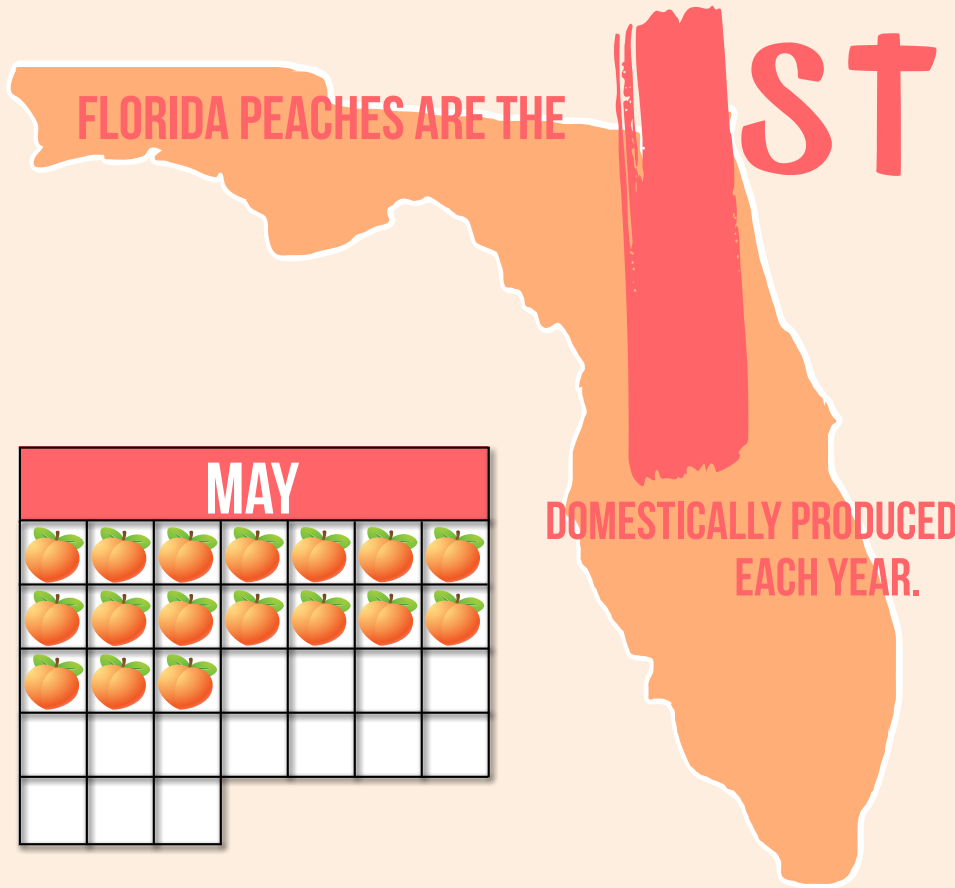

# Florida PEACH SEASON

## PEACHES THE REST OF THE YEAR

\*Agricultural Marketing Resource Center - <http://www.agmrc.org/commodities-products/fruits/peaches/>

\*\* [http://fruitsfromchile.com/points-of-sale/#\\_FIND-STORE](http://fruitsfromchile.com/points-of-sale/#_FIND-STORE)